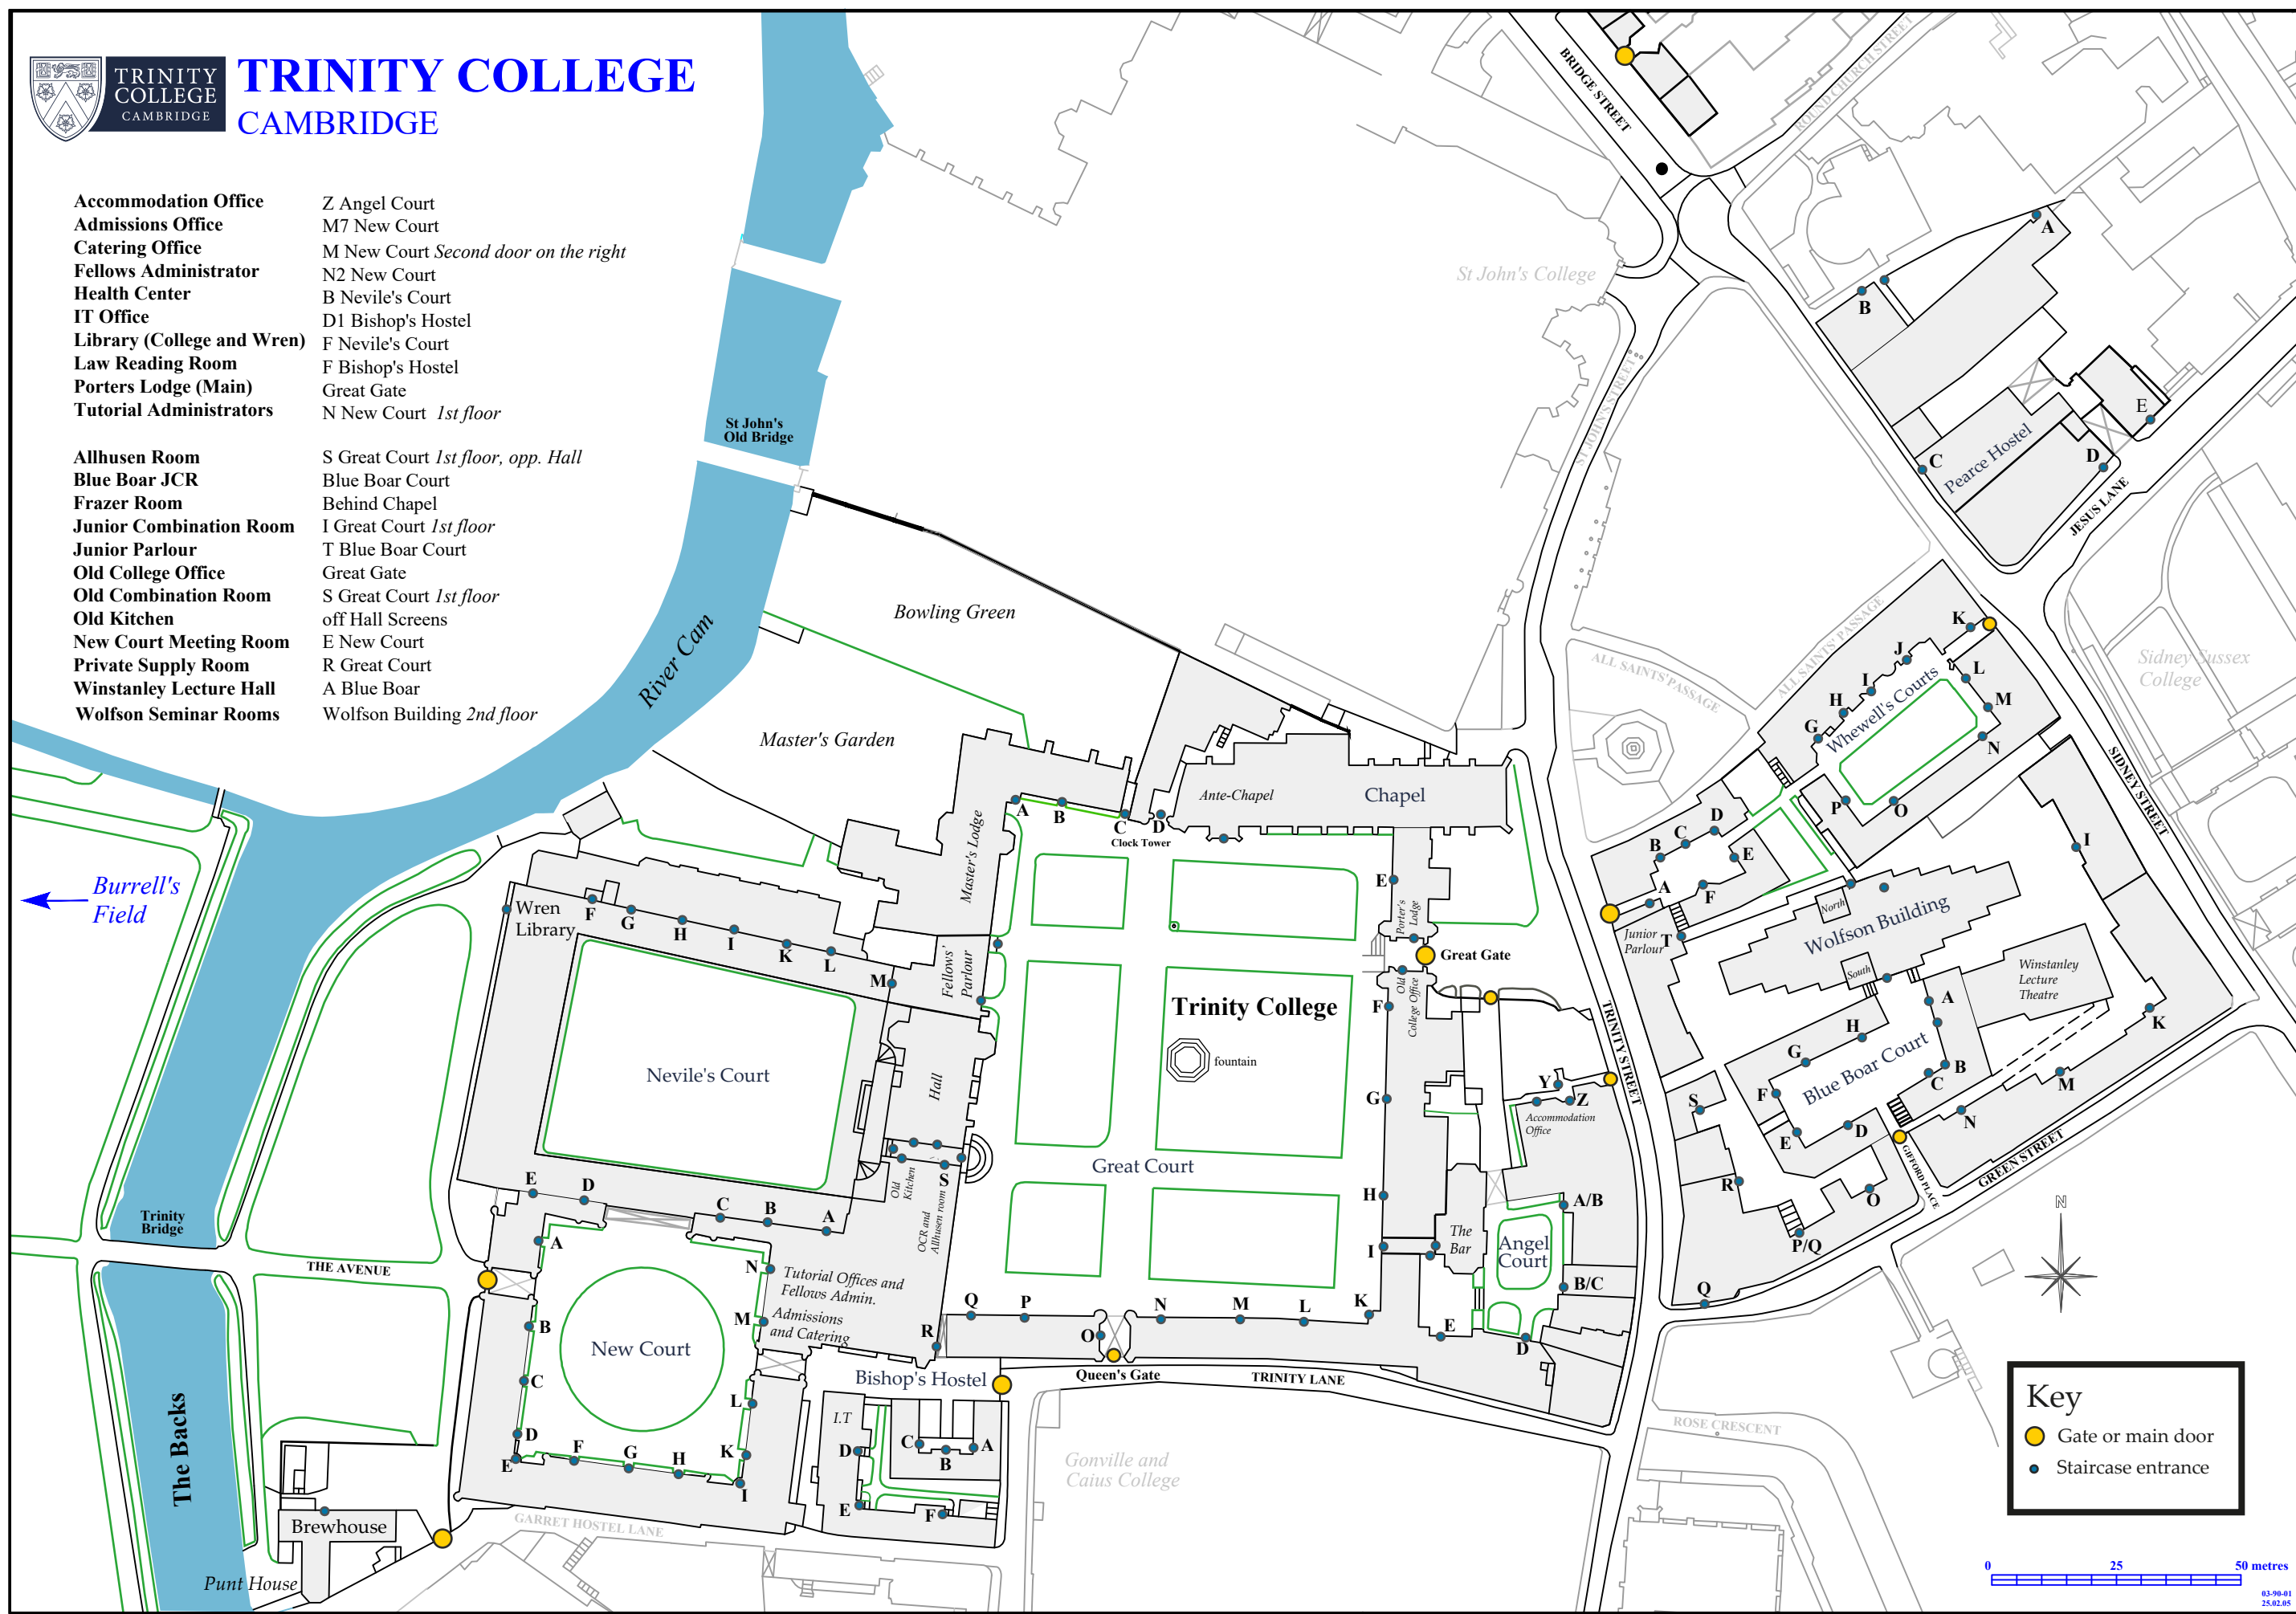

TRINITY COLLEGE CAMBRIDGE

- Accommodation Office Z Angel Court
- Admissions Office M7 New Court
- Catering Office M New Court *Second door on the right*
- Fellows Administrator N2 New Court
- Health Center B Nevile's Court
- IT Office D1 Bishop's Hostel
- Library (College and Wren) F Nevile's Court
- Law Reading Room F Bishop's Hostel
- Porters Lodge (Main) Great Gate
- Tutorial Administrators N New Court *1st floor*

- Allhusen Room S Great Court *1st floor, opp. Hall*
- Blue Boar JCR Blue Boar Court
- Frazer Room Behind Chapel
- Junior Combination Room I Great Court *1st floor*
- Junior Parlour T Blue Boar Court
- Old College Office Great Gate
- Old Combination Room S Great Court *1st floor*
- Old Kitchen off Hall Screens
- New Court Meeting Room E New Court
- Private Supply Room R Great Court
- Winstanley Lecture Hall A Blue Boar
- Wolfson Seminar Rooms Wolfson Building *2nd floor*

Key

- Gate or main door
- Staircase entrance

03-98-01
25.02.05